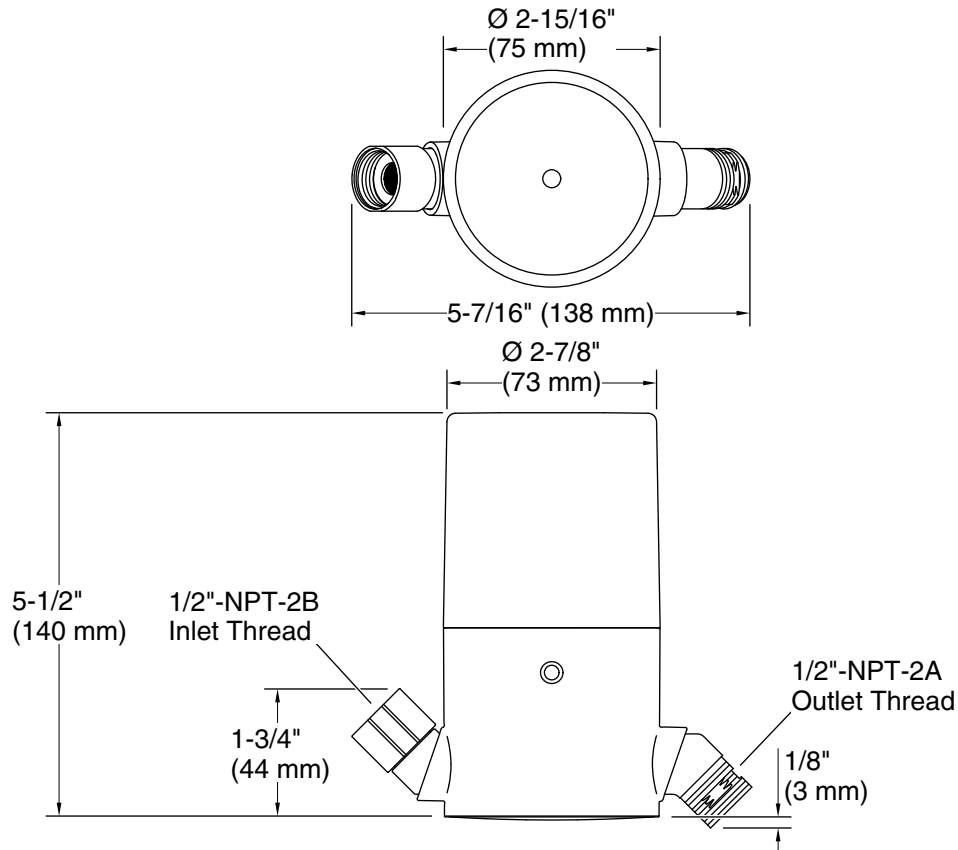

Features

- Designed to work with showerheads to reduce chlorine and odor in water.
- Reduces chlorine and odor, controls scale, and inhibits the growth of bacteria and algae.
- Reduces skin dryness and irritation and is gentle on your hair.
- Attaches to most showerheads and shower arms with a simple threaded connection.
- 4.0 gpm (15.1 lmin) maximum flow rate at 60 psi (4.14 bar).
- Filter media lasts up to 8,000 gallons (30,000 liters) or 6 months.
- Recommended filter cartridge replacement every 6 months.
- Intuitive filter replacement indicator.
- Simple, elegant design to complement a variety of bathroom styles.

Material

- Solid metal and acrylic construction.

Required Products/Accessories

K-22322 Shower filter replacement two-pack

Included Components

Additional Components:

K-22322 Shower filter replacement two-pack

Technical Information

All product dimensions are nominal.

Notes

Install this product according to the installation instructions.

Replace filter cartridge every 6 months.